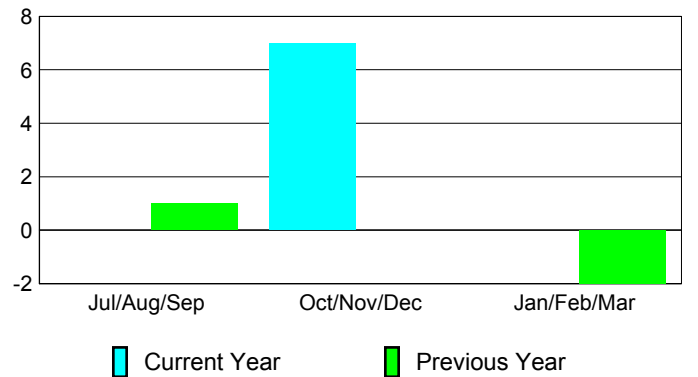

Gender Comparison 2012-2013

Jan/Feb/Mar

Male

Female