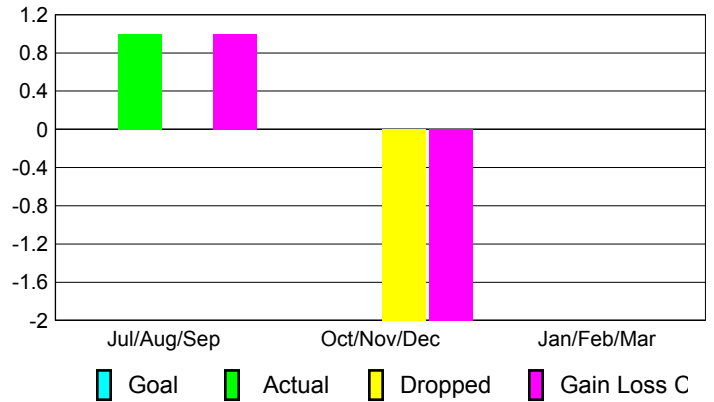

Membership Results 2012-2013

Goal, New, Dropped, Gain/Loss

Comparison of Membership Gain/Loss

Current Year Compared to the Previous Year