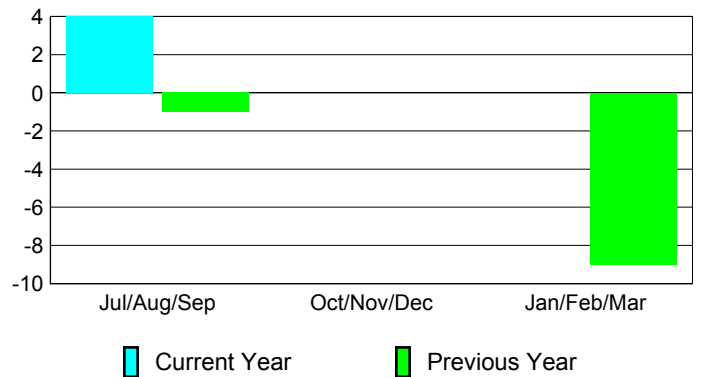

Gender Comparison 2012-2013

Jul/Aug/Sep

Oct/Nov/Dec

Jan/Feb/Mar

Male

Female