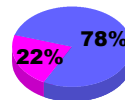

Gender Comparison 2012-2013

Jul/Aug/Sep