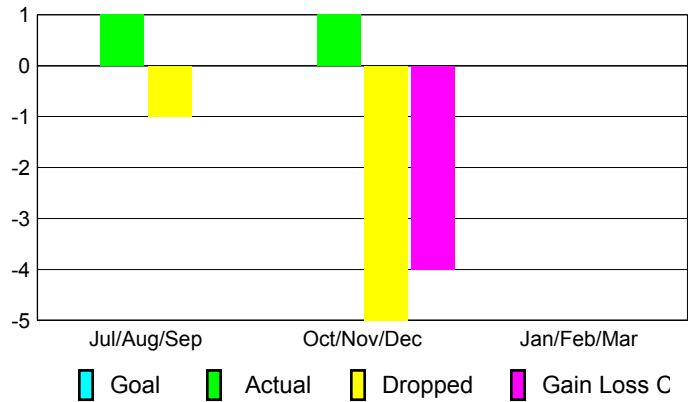

Membership Results 2012-2013

Goal, New, Dropped, Gain/Loss

Comparison of Membership Gain/Loss

Current Year Compared to the Previous Year