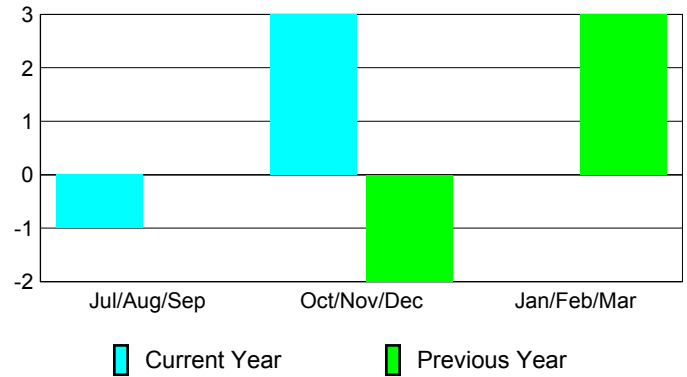

Gender Comparison 2012-2013

Jul/Aug/Sep

Oct/Nov/Dec

Jan/Feb/Mar

Male

Female