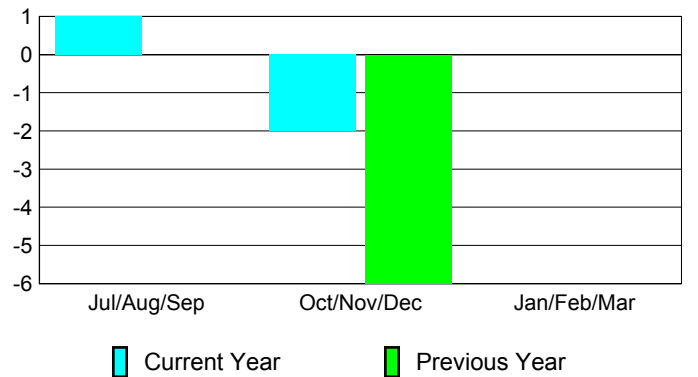

Gender Comparison 2012-2013

Jul/Aug/Sep

Oct/Nov/Dec

Jan/Feb/Mar

Male

Female