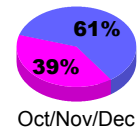

Gender Comparison 2012-2013

Jan/Feb/Mar

Male

Female