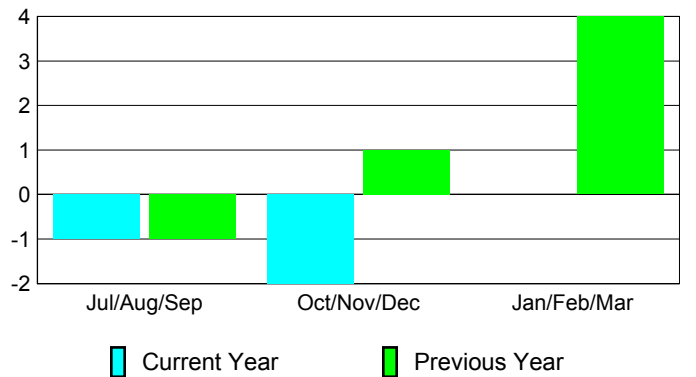

Gender Comparison 2012-2013

Jan/Feb/Mar

Male

Female