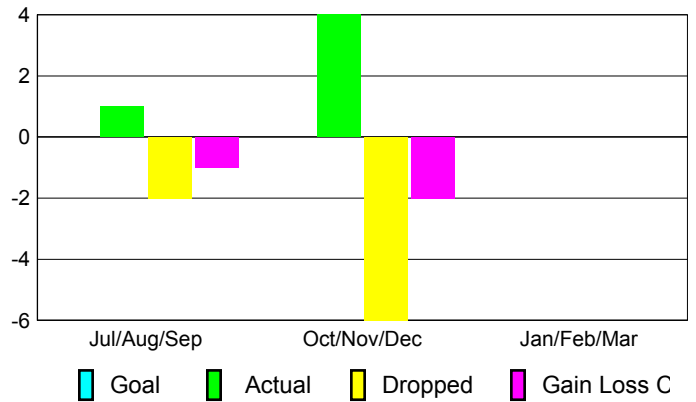

Membership Results 2012-2013

Goal, New, Dropped, Gain/Loss

Comparison of Membership Gain/Loss

Current Year Compared to the Previous Year