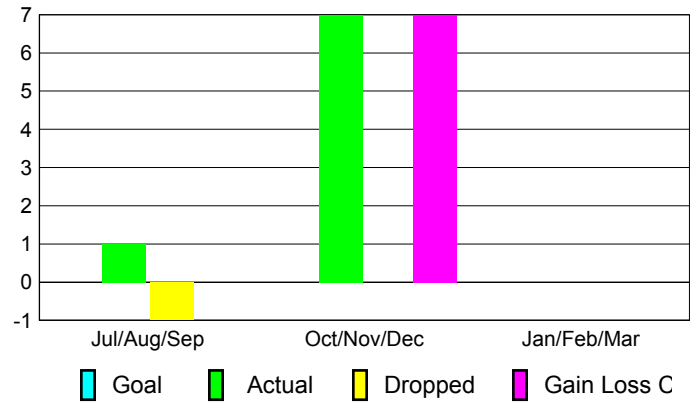

Membership Results 2012-2013

Goal, New, Dropped, Gain/Loss

Comparison of Membership Gain/Loss

Current Year Compared to the Previous Year