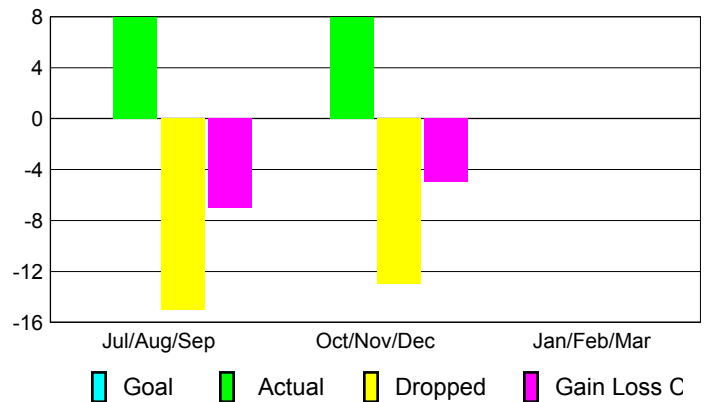

Membership Results 2012-2013

Goal, New, Dropped, Gain/Loss

Comparison of Membership Gain/Loss

Current Year Compared to the Previous Year