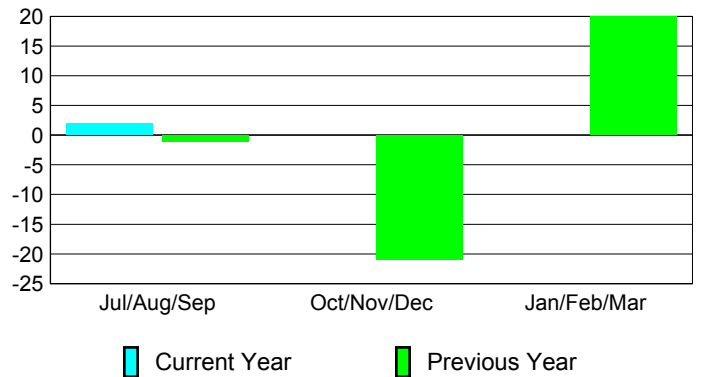

Gender Comparison 2012-2013

Jan/Feb/Mar

Male

Female