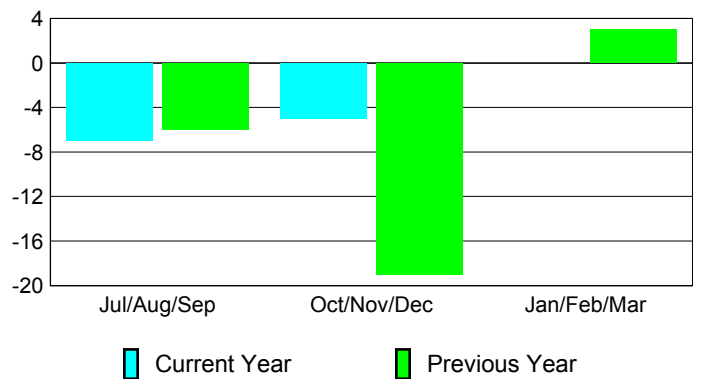

Gender Comparison 2012-2013

Jul/Aug/Sep

Oct/Nov/Dec

Jan/Feb/Mar

Male

Female