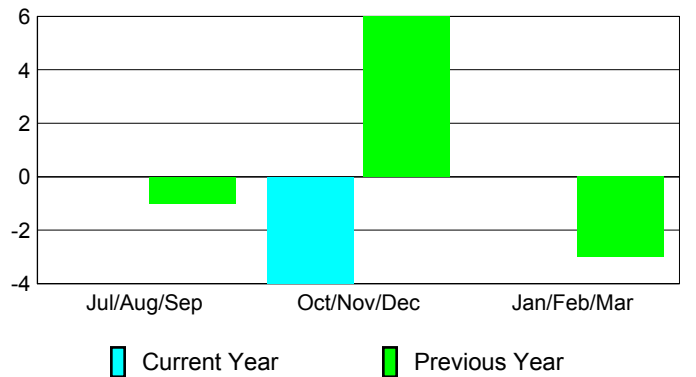

Gender Comparison 2012-2013

Jul/Aug/Sep

Oct/Nov/Dec

Jan/Feb/Mar

Male

Female